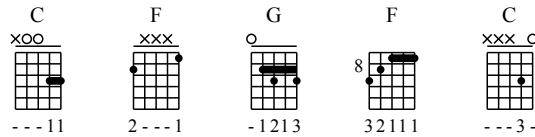

mazurquica moderna

Violeta Parra

- ① = E ④ = C
- ② = A ⑤ = G
- ③ = E

Moderate ♩ = 145

ta di co va rias per so ni
C F

1

TAB: 2 0 2 3 0 0 2 3 2 0 3 3 3 0 1 0

cas si pe li gor si cas pa ra las ma si son las can cio ni cas a gi ta do ri cas hay q' pre gun ti
F G F G C F

7

TAB: 1 0 0 3 2 3 0 1 0 3 2 3 0 3 2 3 0 0 3 3 3 0 1 0 1 0 0 3 2

ca masin fan ti li ca so lo un pe ñu fli co la for mu la ri ca pa mis a den tri co yo co men ta ri
F G F G C F C F C F C

13

TAB: 3 0 1 0 2 3 0 1 0 2 3 0 0 1 1 0 3 3 3 3 3 5 3 3 1 0 3

ca
C

19

The image shows a musical score for guitar, measures 19-22. The top staff is in treble clef with a capo on the 3rd fret. The melody consists of eighth notes: G4, A4, B4, C5, B4, A4, G4, F4, E4, D4, C4. The bottom staff shows the guitar fretboard with fingerings: 0, 2, 0, 2, 3, 0, 0, 2, 3, 2, 0. A capo is indicated on the 3rd fret at the beginning and end of the section.